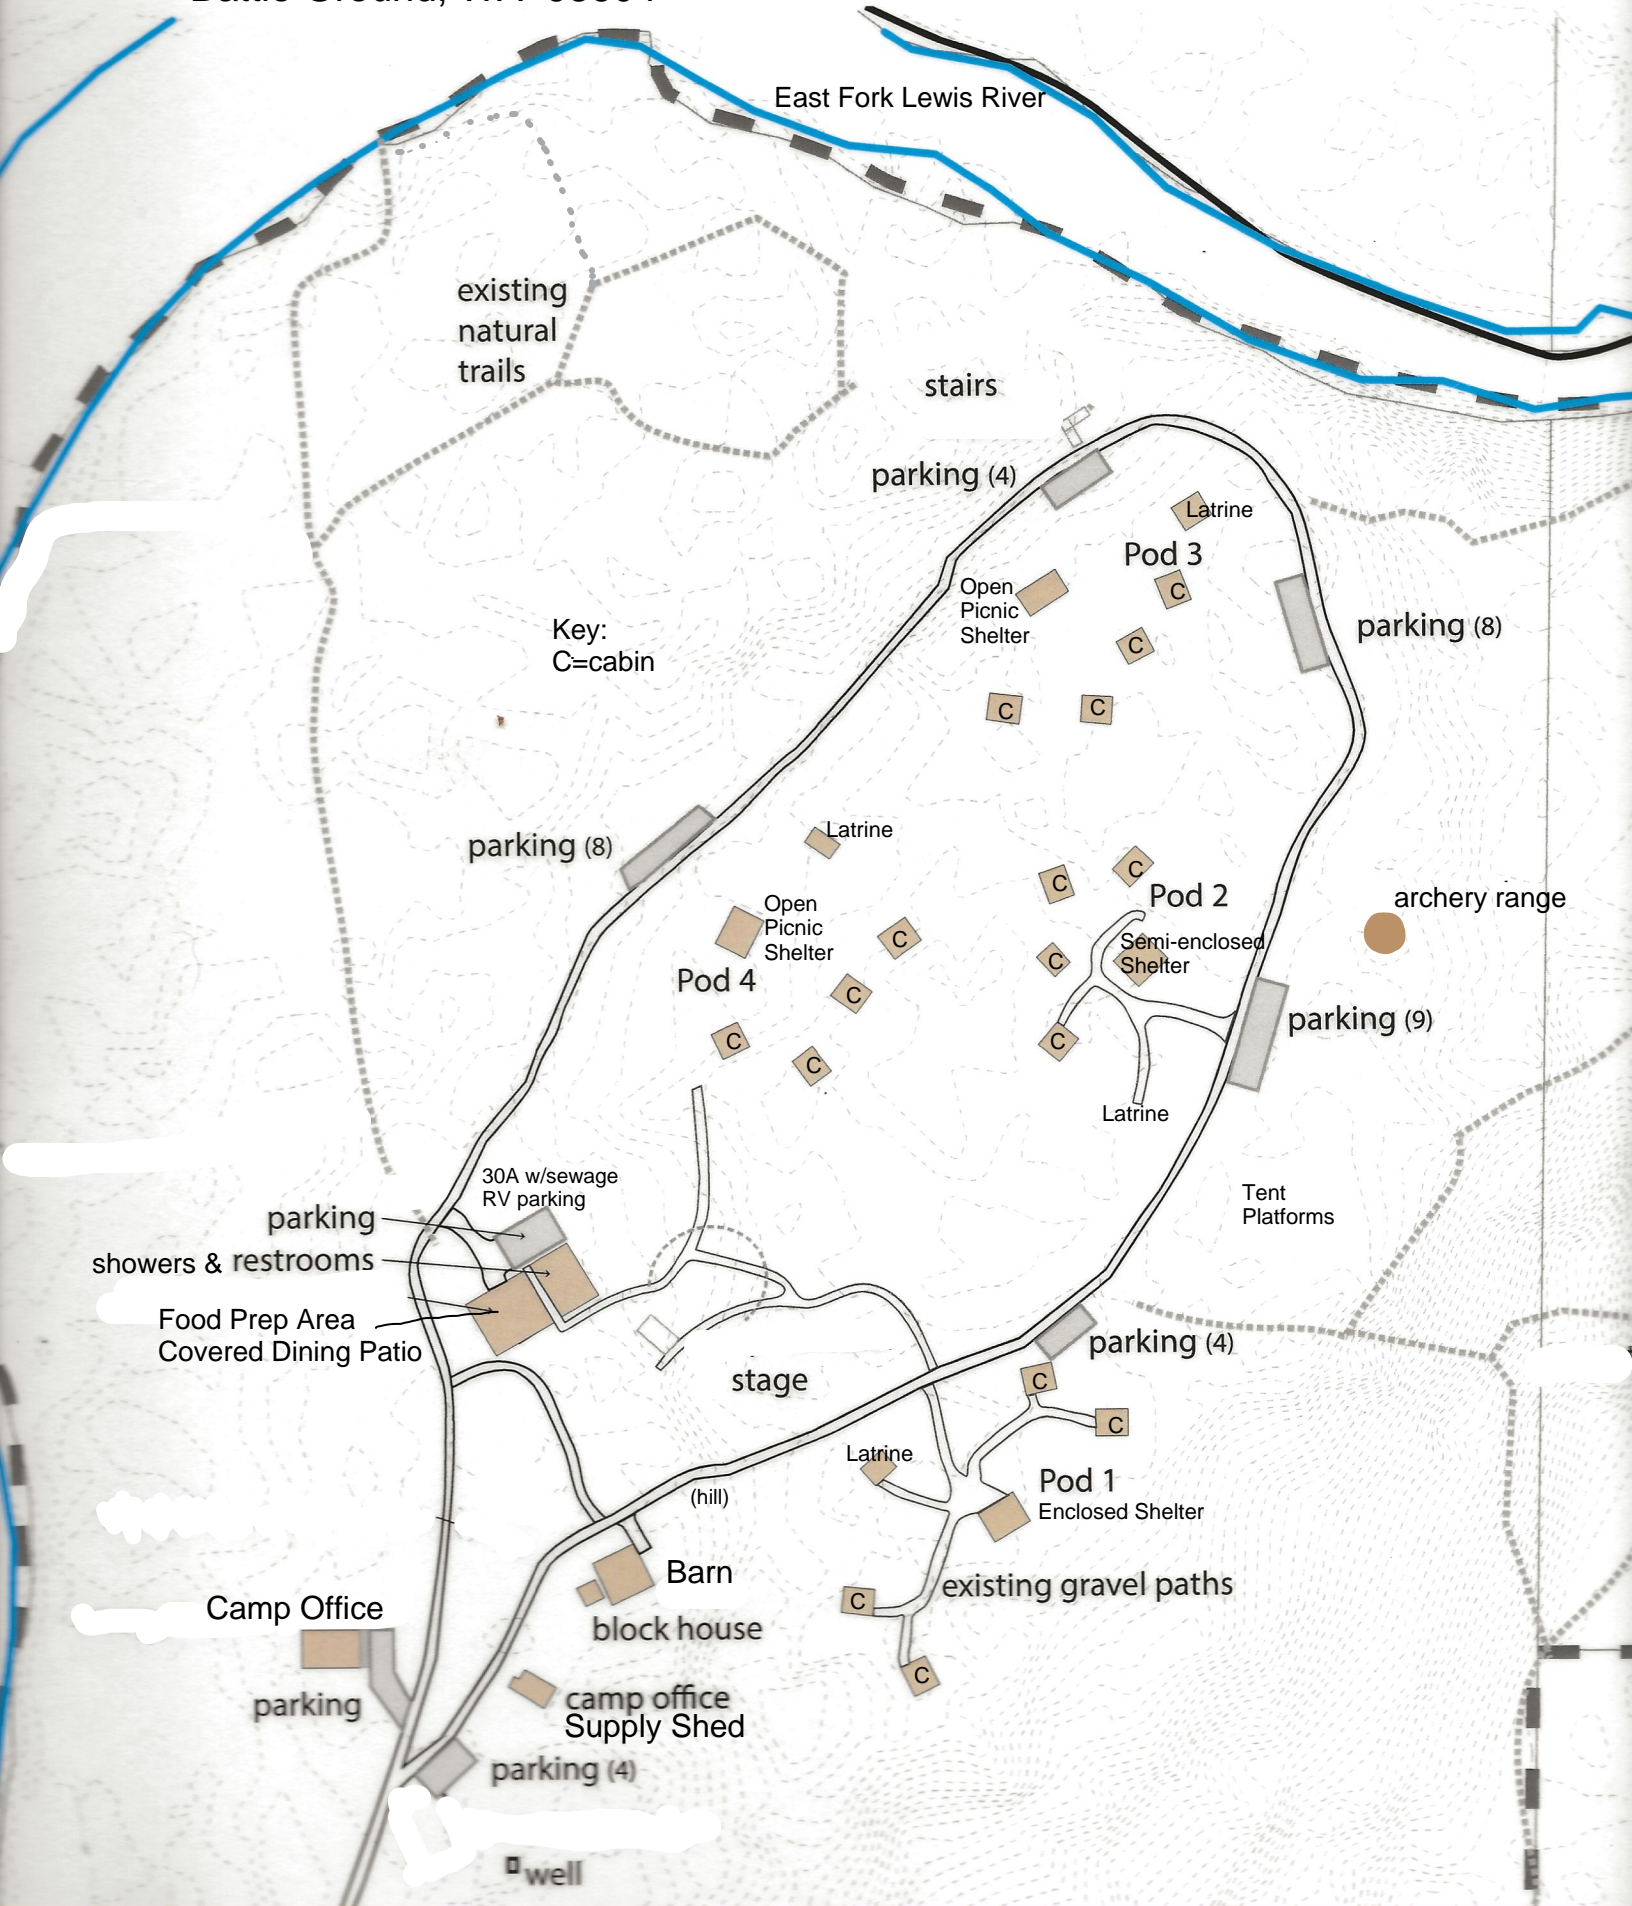

Camp Hope of Southwest Washington  
12800 NE Roper Rd.  
Battle Ground, WA 98604

East Fork Lewis River

existing natural trails

stairs

parking (4)

Key:  
C=cabin

Latrine

Pod 3

parking (8)

Open Picnic Shelter

parking (8)

Latrine

archery range

Open Picnic Shelter

Pod 2

parking (9)

stage

parking (7)

(hill)

Latrine

Pod 1  
Enclosed Shelter

Camp Office

Barn  
block house

existing gravel paths

parking

camp office  
Supply Shed

parking (4)

well